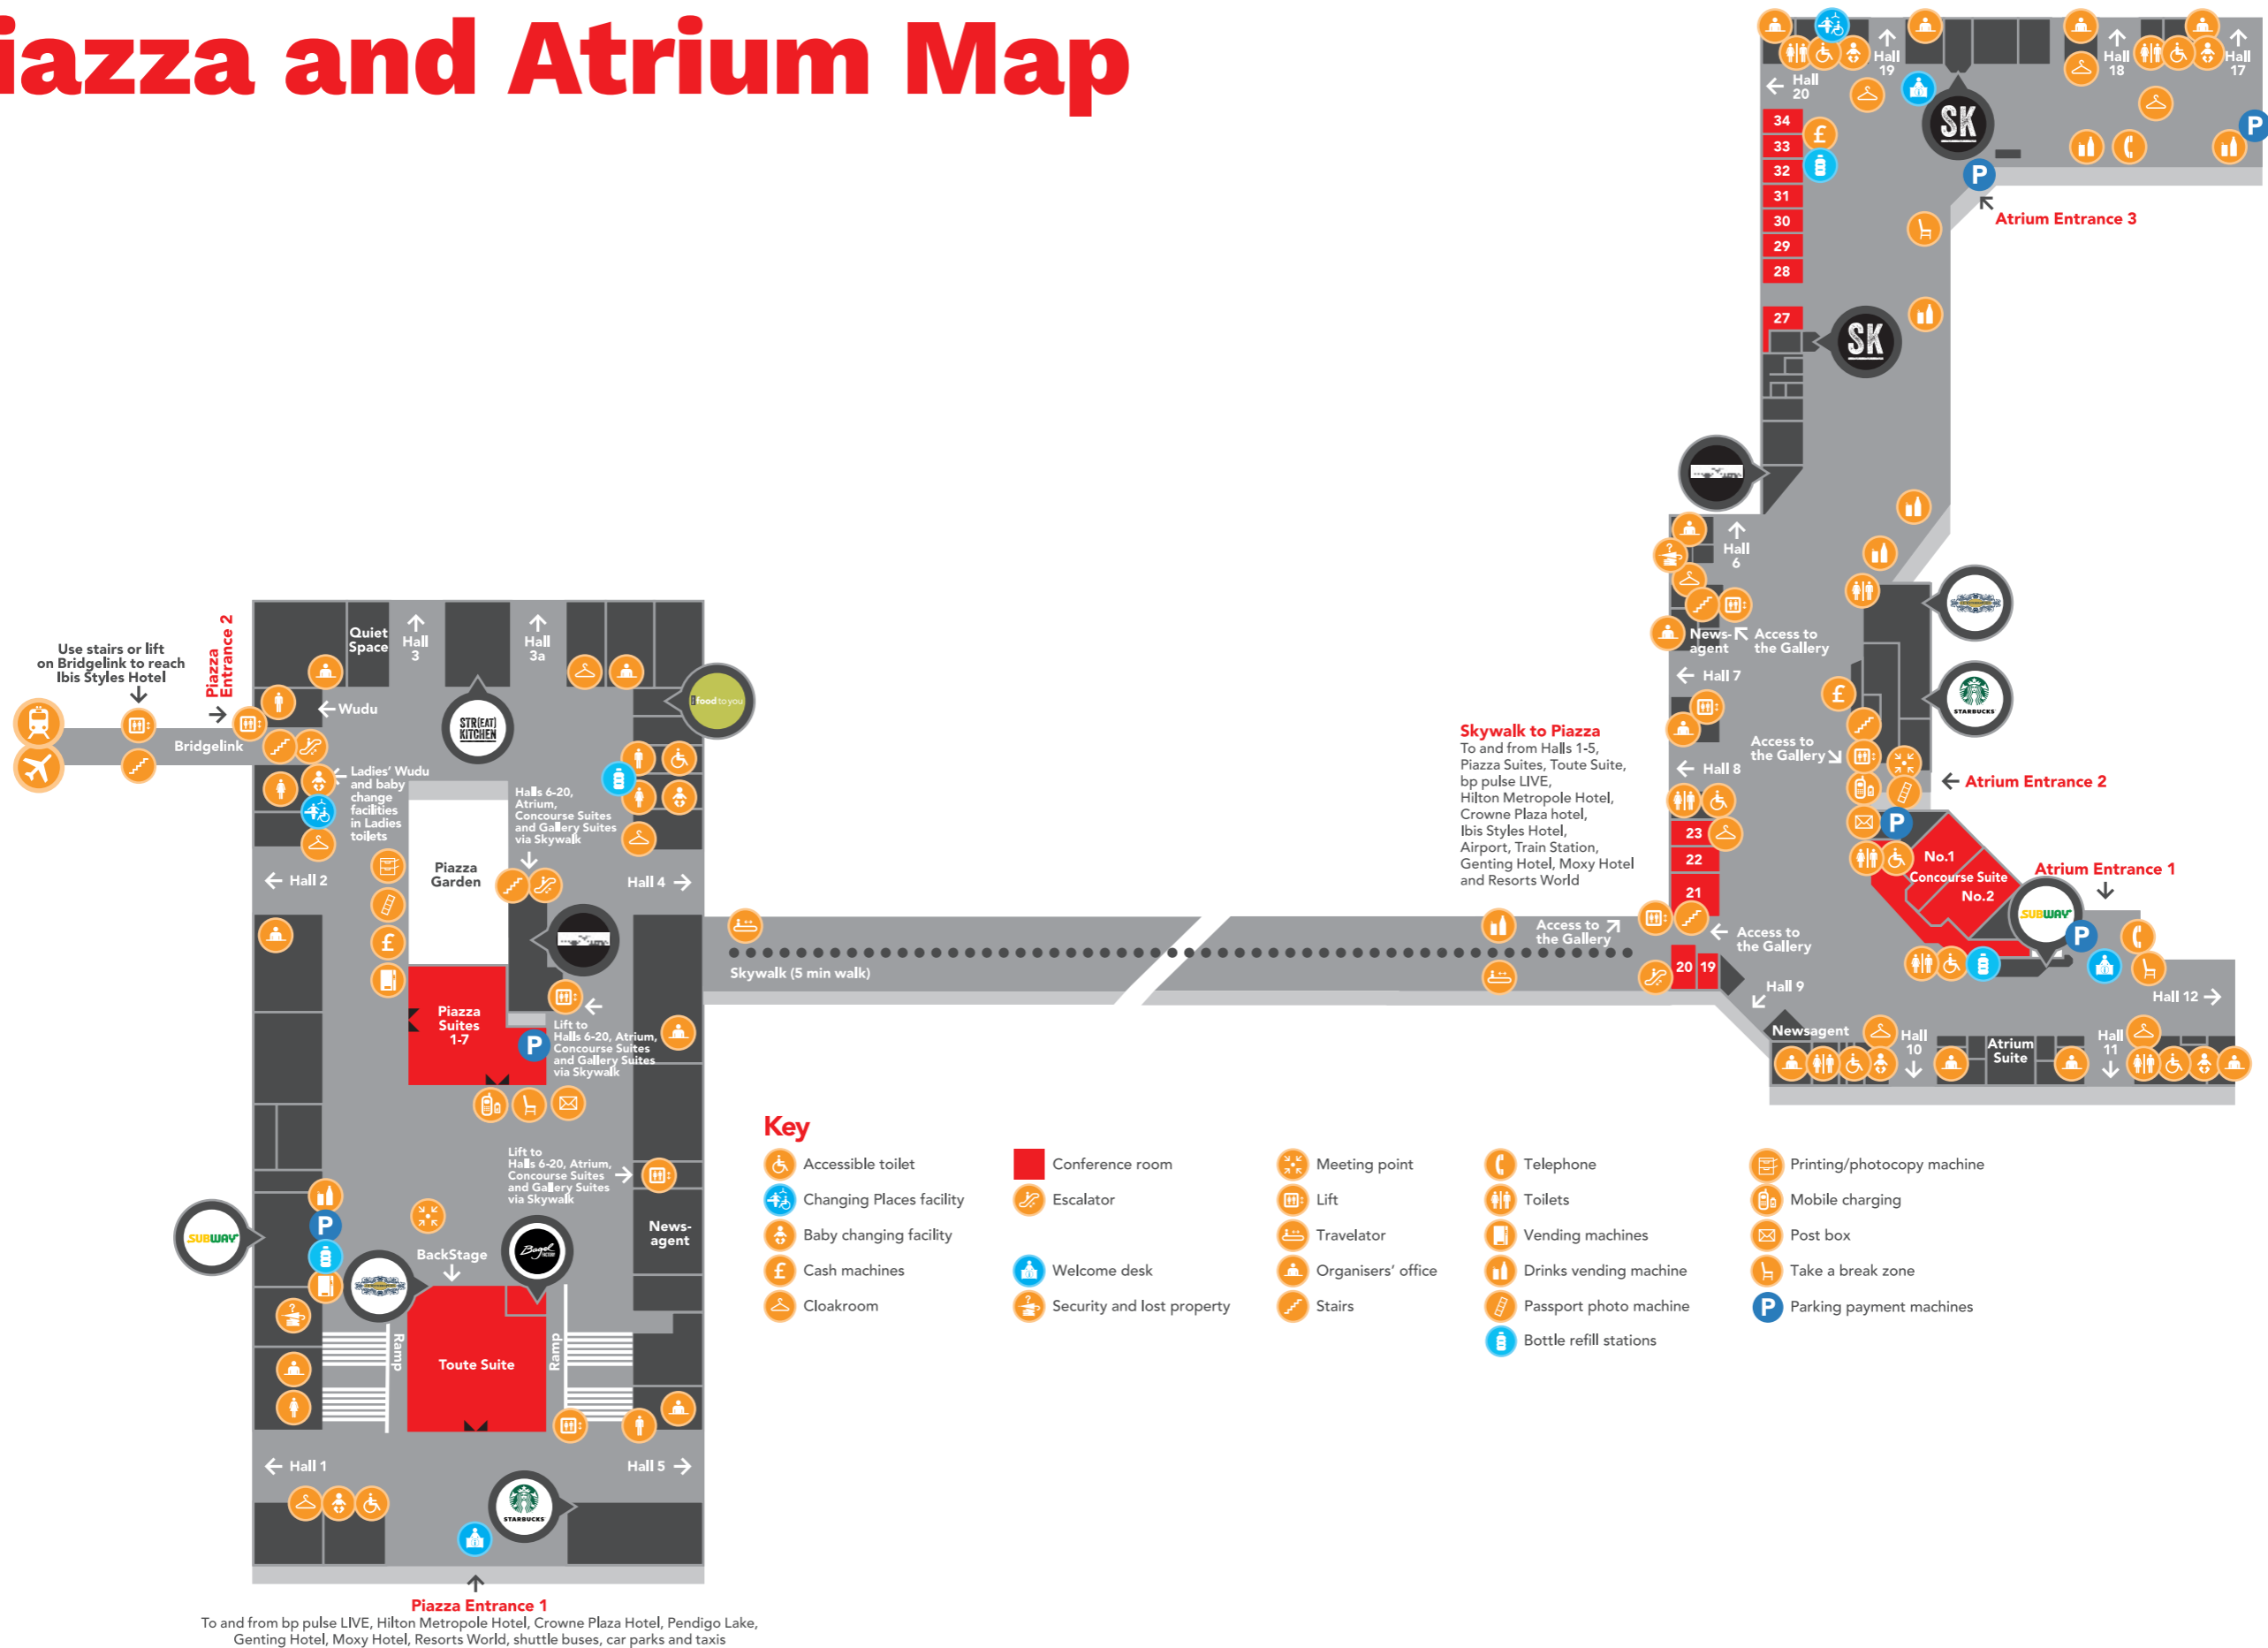

Piazza and Atrium Map

To and from bp pulse LIVE, Hilton Metropole Hotel, Crowne Plaza Hotel, Pendigo Lake, Genting Hotel, Moxy Hotel, Resorts World, shuttle buses, car parks and taxis