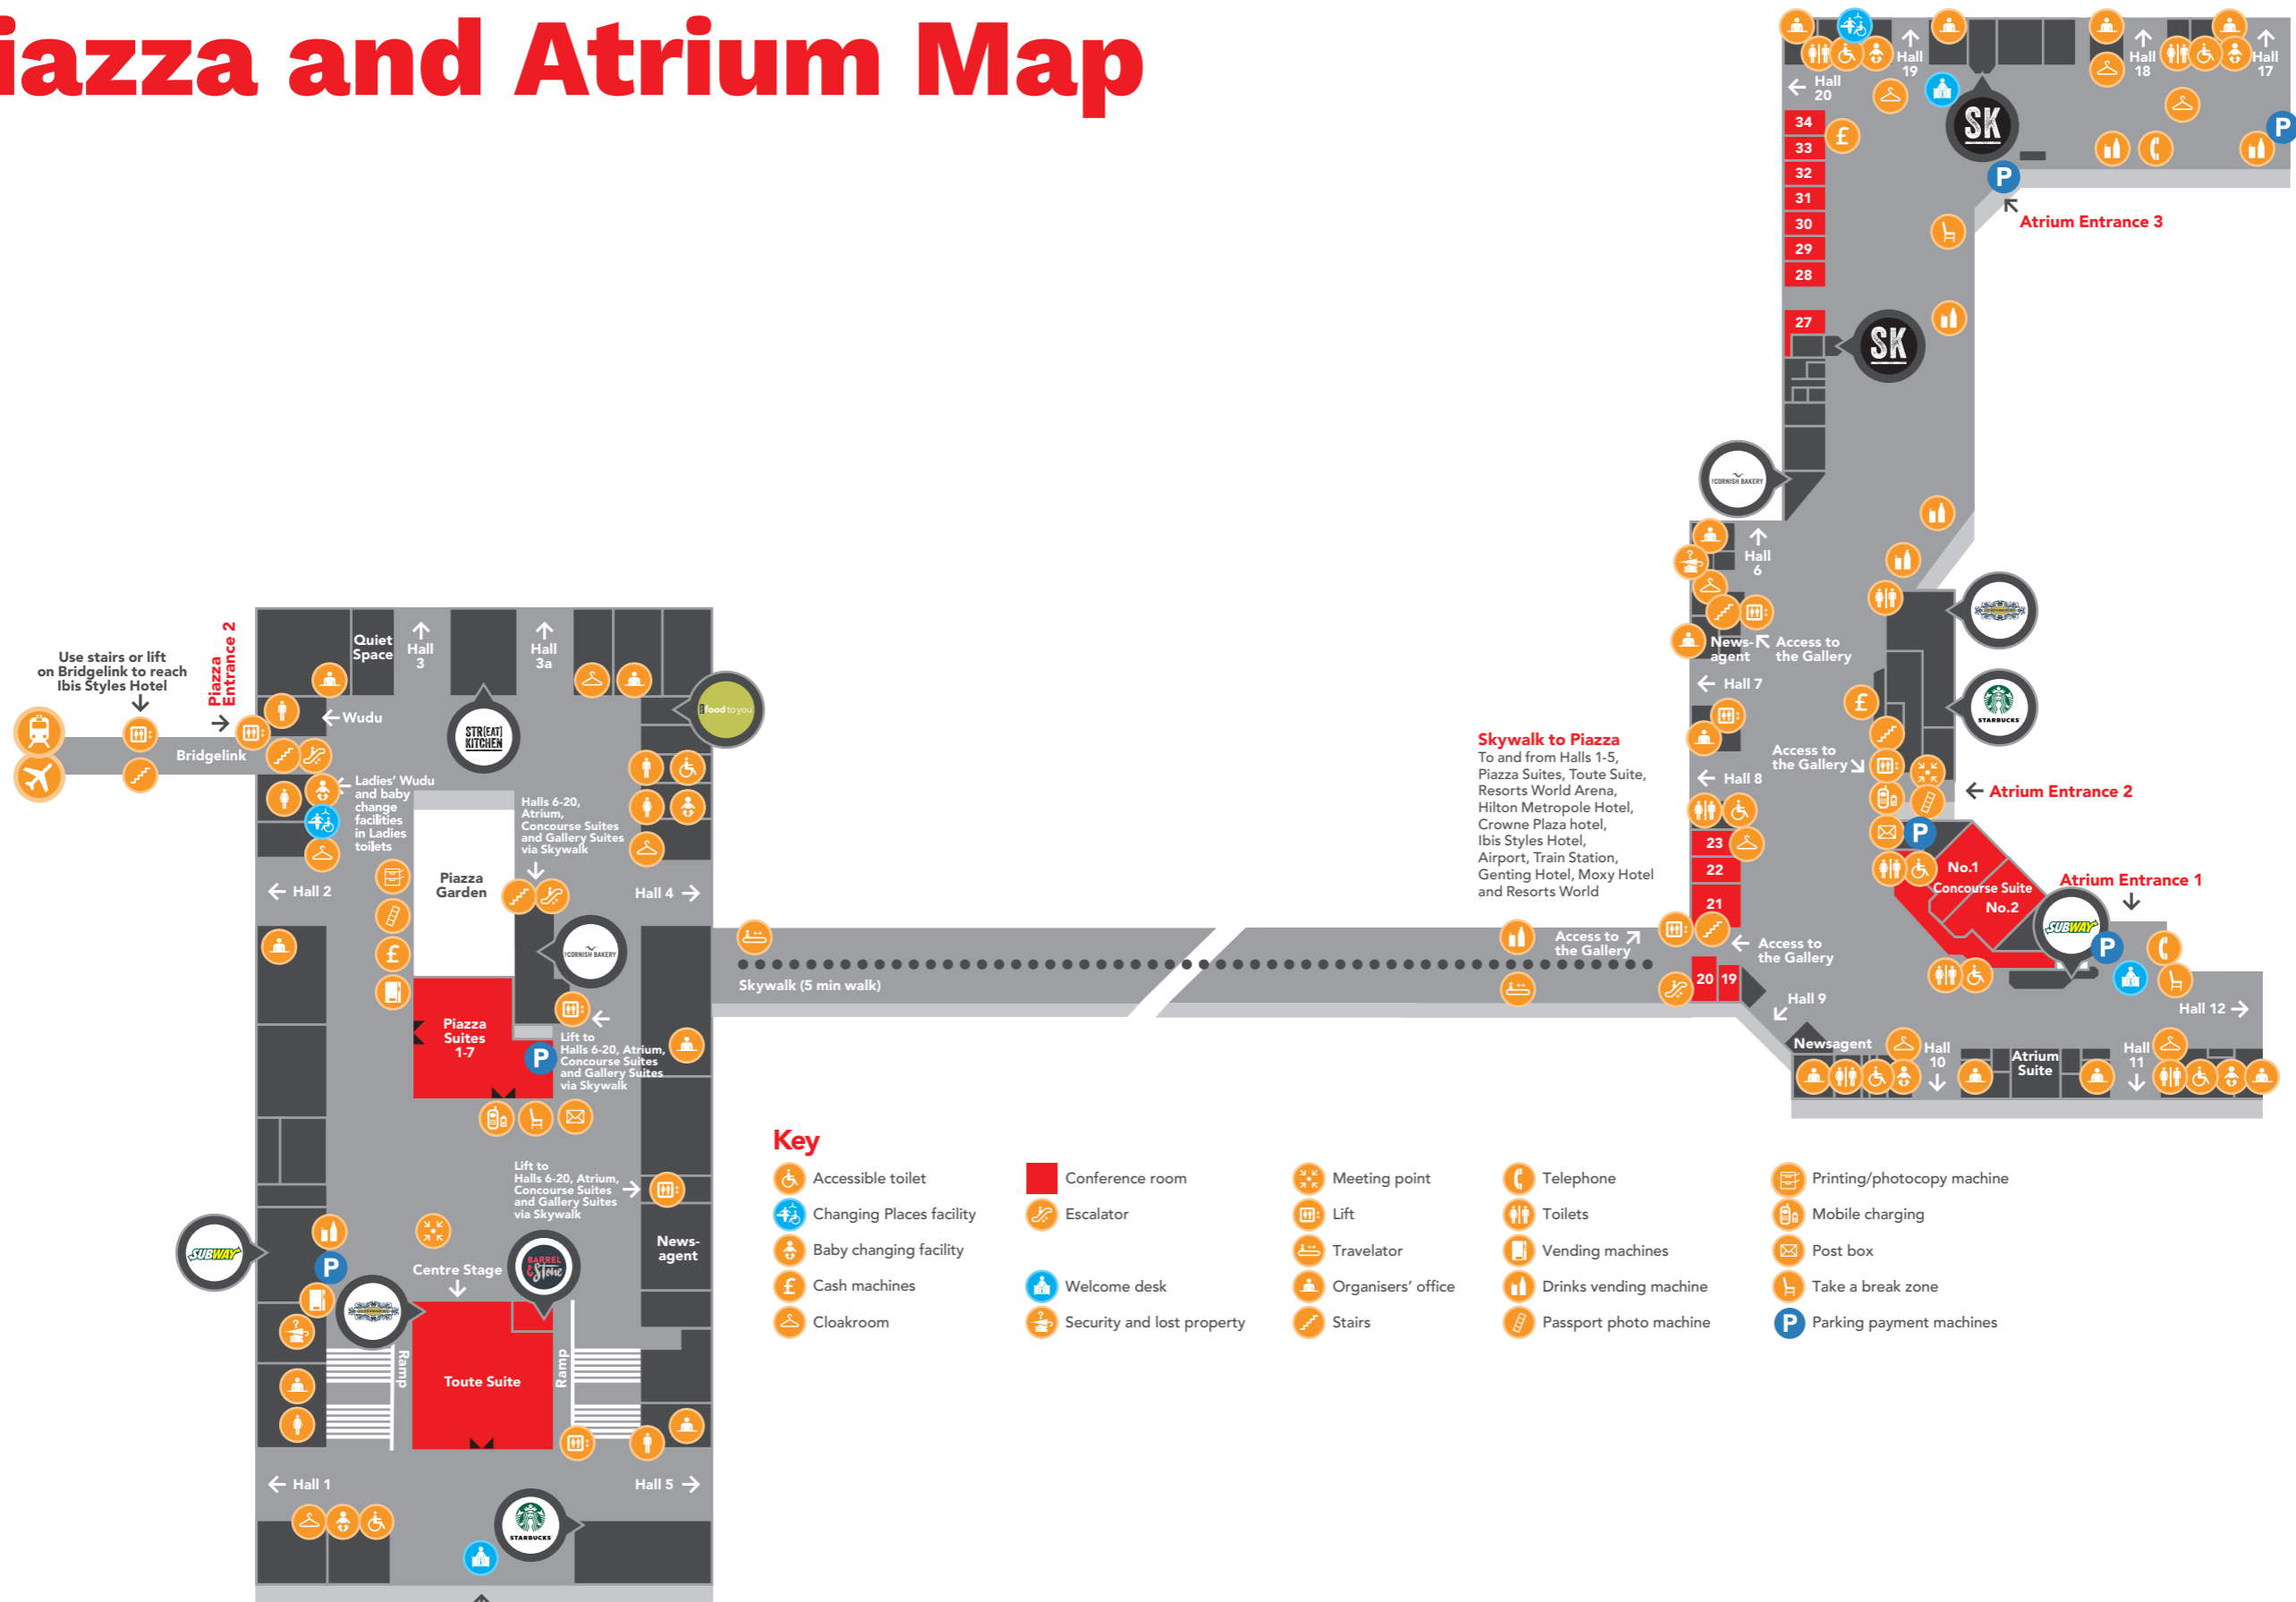

Piazza and Atrium Map

Piazza Entrance 1
 To and from Resorts World Arena, Hilton Metropole Hotel, Crowne Plaza Hotel, Pendigo Lake, Genting Hotel, Moxy Hotel, Resorts World, shuttle buses, car parks and taxis

Key

- | | | | | |
|--------------------------|----------------------------|--------------------|------------------------|----------------------------|
| Accessible toilet | Conference room | Meeting point | Telephone | Printing/photocopy machine |
| Changing Places facility | Escalator | Lift | Toilets | Mobile charging |
| Baby changing facility | Welcome desk | Travelator | Vending machines | Post box |
| Cash machines | Security and lost property | Organisers' office | Drinks vending machine | Take a break zone |
| Cloakroom | | Stairs | Passport photo machine | Parking payment machines |